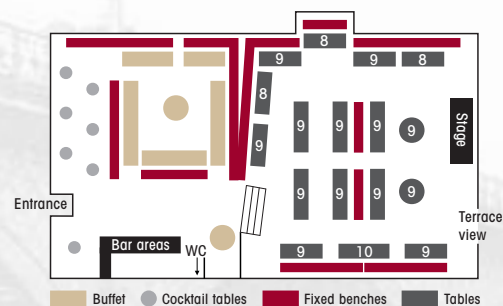

Seating arrangement example for celebrations with 151 guests.