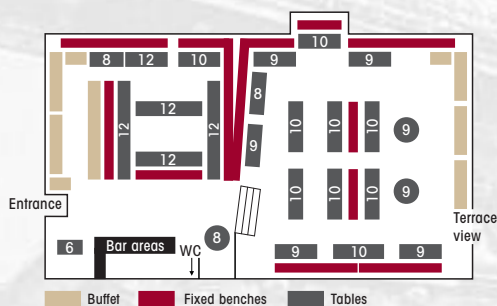

Make yourself at home!

Nolle's is a flexible event space that can be set up to suit everything from a casual reception, to a sit-down or a gala dinner. Here are a few examples:

Seating arrangement example for celebrations with 243 guests.